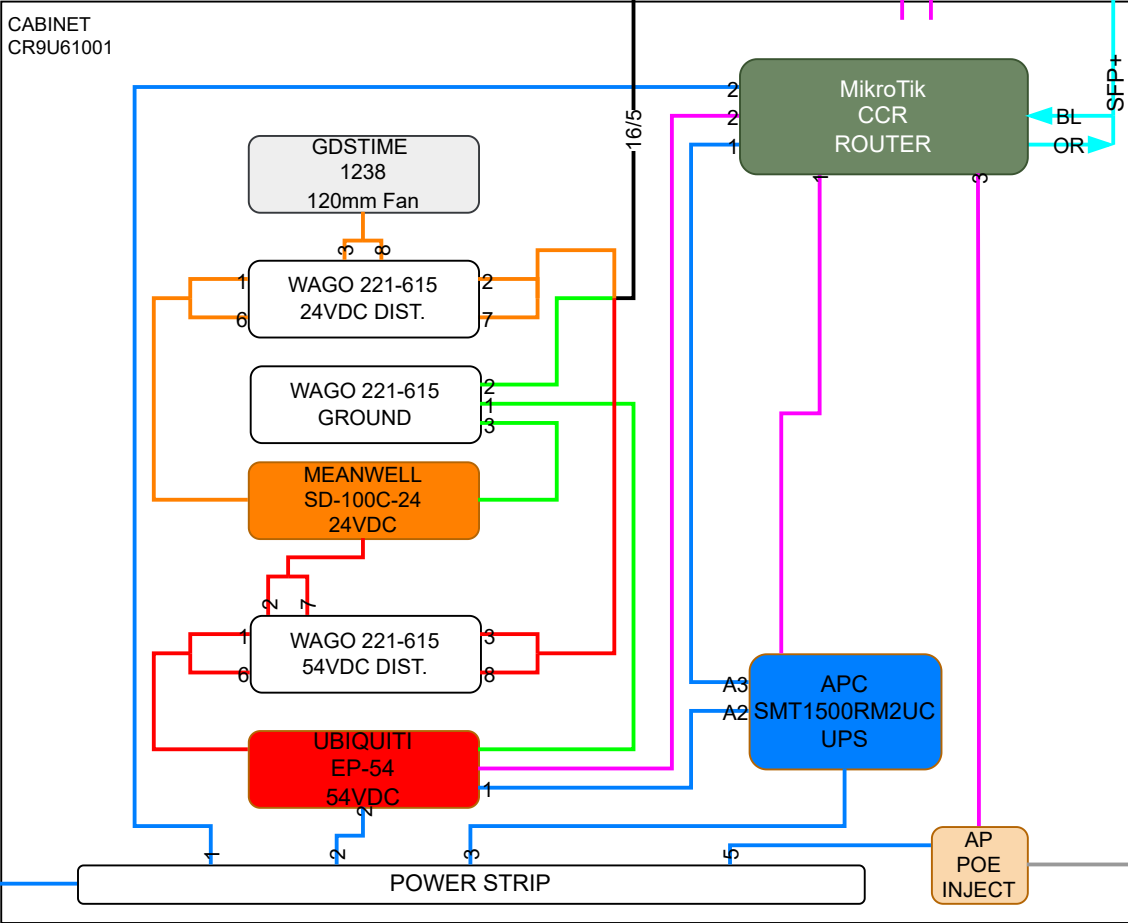

231  
AF24  
713  
SN3

**LEGEND**

- 54VDC
- 24VDC
- 120VAC
- GND
- POE
- ETH
- ARMOR
- 6STR FO (LC)
- =
- SPLIT-BOLT

ROOFTOP  
BOILER ROOM

1	UPDATED AS REQUESTED	07/08/2023	RC
NO.	REVISION	DATE	INIT.
 <p><b>NYC MESH</b> 151 Broome Street New York, NY 10002 INTERNAL USE ONLY</p>		NYC MESH DOCUMENTATION	
		<p><b>SUNSET PARK LIBRARY WIRING DIAGRAM</b></p>	
<p>Lydon Thorpe APPROVED BY JUL/06/2023</p>		<p>SUNSET PARK LIBRARY 5108 4th AVE BROOKLYN, NY 11220</p>	
<p>Rick Chien DRAWN BY JUN/17/2023</p>		<p>231 NODE NO.</p>	<p>231-WR-1 DRAWING NUMBER</p>
<p>SCALE N.T.S.</p>		<p>SHEET 1 OF 1</p>	