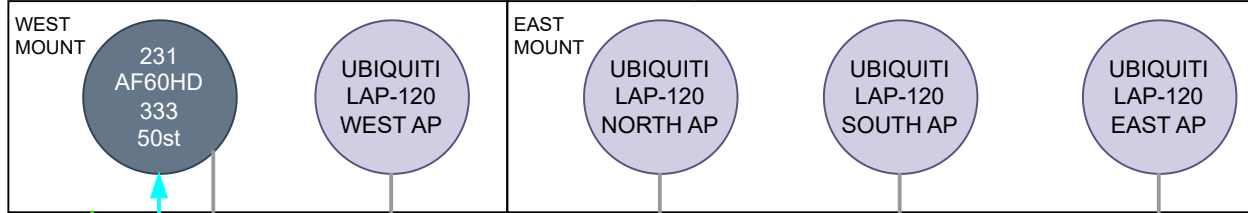

231  
AF24  
713  
SN3

**LEGEND**

- 54VDC
- 24VDC
- 120VAC
- GND
- POE
- ETH
- ARMOR
- 6STR FO (LC)
- =
- SPLIT-BOLT

ROOFTOP  
BOILER ROOM

1	UPDATED AS REQUESTED	07/08/2023	RC
NO.	REVISION	DATE	INIT.
 <p><b>NYC MESH</b> 151 Broome Street New York, NY 10002 INTERNAL USE ONLY</p>		NYC MESH DOCUMENTATION	
		<p><b>SUNSET PARK LIBRARY WIRING DIAGRAM</b></p>	
<p>Lydon Thorpe APPROVED BY JUL/06/2023</p>		<p>SUNSET PARK LIBRARY 5108 4th AVE BROOKLYN, NY 11220</p>	
<p>Rick Chien DRAWN BY JUN/17/2023</p>		<p>231 NODE NO.</p>	<p>231-WR-1 DRAWING NUMBER</p>
<p>SCALE N.T.S.</p>		<p>SHEET 1 OF 1</p>	