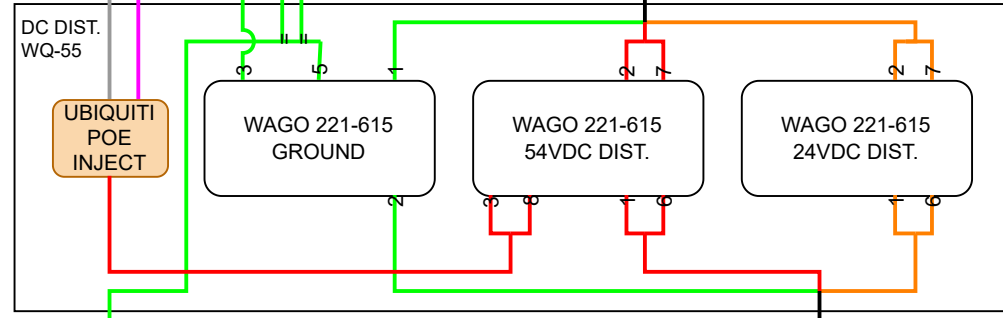

231  
AF24  
713  
SN3

**LEGEND**

- 54VDC
- 24VDC
- 120VAC
- GND
- POE
- ETH
- ARMOR
- 6STR FO (LC)
- =
- SPLIT-BOLT

ROOFTOP  
BOILER ROOM

1	UPDATED AS REQUESTED	07/08/2023	RC
NO.	REVISION	DATE	INIT.
 <p><b>NYC MESH</b> 151 Broome Street New York, NY 10002 INTERNAL USE ONLY</p>		NYC MESH DOCUMENTATION	
		<p><b>SUNSET PARK LIBRARY WIRING DIAGRAM</b></p>	
<p>Lydon Thorpe APPROVED BY JUL/06/2023</p>		<p>SUNSET PARK LIBRARY 5108 4th AVE BROOKLYN, NY 11220</p>	
<p>Rick Chien DRAWN BY JUN/17/2023</p>		<p>231 NODE NO.</p>	<p>231-WR-1 DRAWING NUMBER</p>
<p>SCALE N.T.S.</p>		<p>SHEET 1 OF 1</p>	